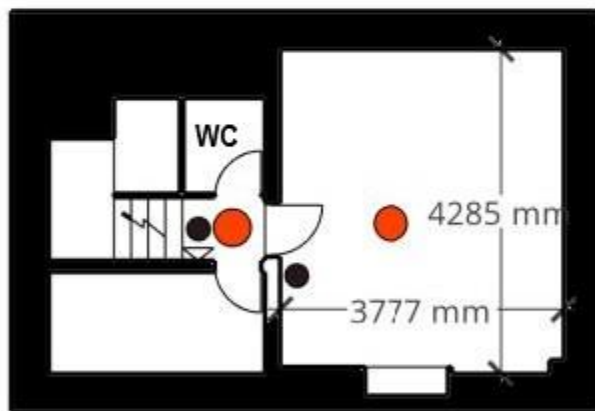

Northgate

Ground floor

Basement

Key

- WC Communal WC
- Display of alcohol to rear of counter
- Smoke detector
- Fire extinguisher
- ▽ Fire blanket
- ☒ Fire exit to Northgate

milne & pickles
THE PERFECT PAIRING

1 mm = 100 mm